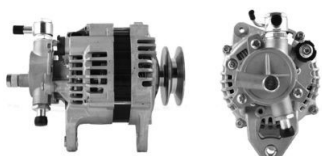

10 1465 12V 80Amp
Replacing LR180-513
8973272181
20095N
Servicing Isuzu D-Max, Pickup,
Rodeo