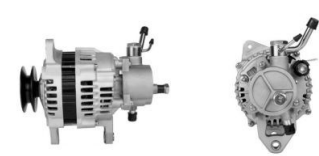

10 1471 12V 60Amp
Replacing LR160-503
20334
114458
Servicing Isuzu Rodeo 4JA1 4JH1
PICKUP