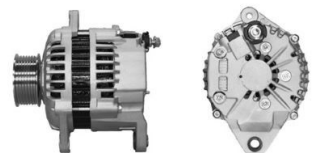

ALTERNATOR & STARTER FOR

10 0029 12V 85Amp
Replacing 10463407
 8160-7
 112614
Servicing Chevrolet Truck S10, GMC
 Somoma L4 Isuzu Truck
 Hombre L4

10 0034 12V 105Amp
Replacing 10463651
 8206-5
 111712
Servicing Chevrolet, GMC, Isuzu,
 Oldsmobile, Cadillac

10 0037 12V 100Amp
Replacing 10464084
 8231-5
 112665
Servicing Chevrolet, GMC

10 0345 12V 100Amp
Replacing 10479984
 8160
 112614
Servicing Chevrolet, GMC, Isuzu

10 1020 14V 50Amp
Replacing LR150-136
 JA6611R
 22224
Servicing Opel Isuzu Campo 2.2 2.5
 4WD 4JA1 Trooper 2.2
 2.2TD Bighorn c223

10 1044 14V 100Amp
Replacing 10479923
 CA1053IR
 8239
Servicing Isuzu, Opel Astra, Calibra, Combo,
 Corsa, Frontera, Omega, Tigra,
 Vectra, Vauxhall Astra, Calibra,
 Cavalier, Combo, Corsa, Frontera,
 Omega, Tigra, Vectra

10 1112 12V 50Amp
Replacing LR150-201
 JA6611R
 14648
Servicing Isuzu C223 Engine,
 Bighorn, Campo, Opel
 Campo, Vauxhall Brava

10 1461 12V 90Amp
Replacing LR190-763
 20212
 8980060840
Servicing Isuzu D-Max 3.0 TD 4X4
 Rodeo 3.0 TD 4X4